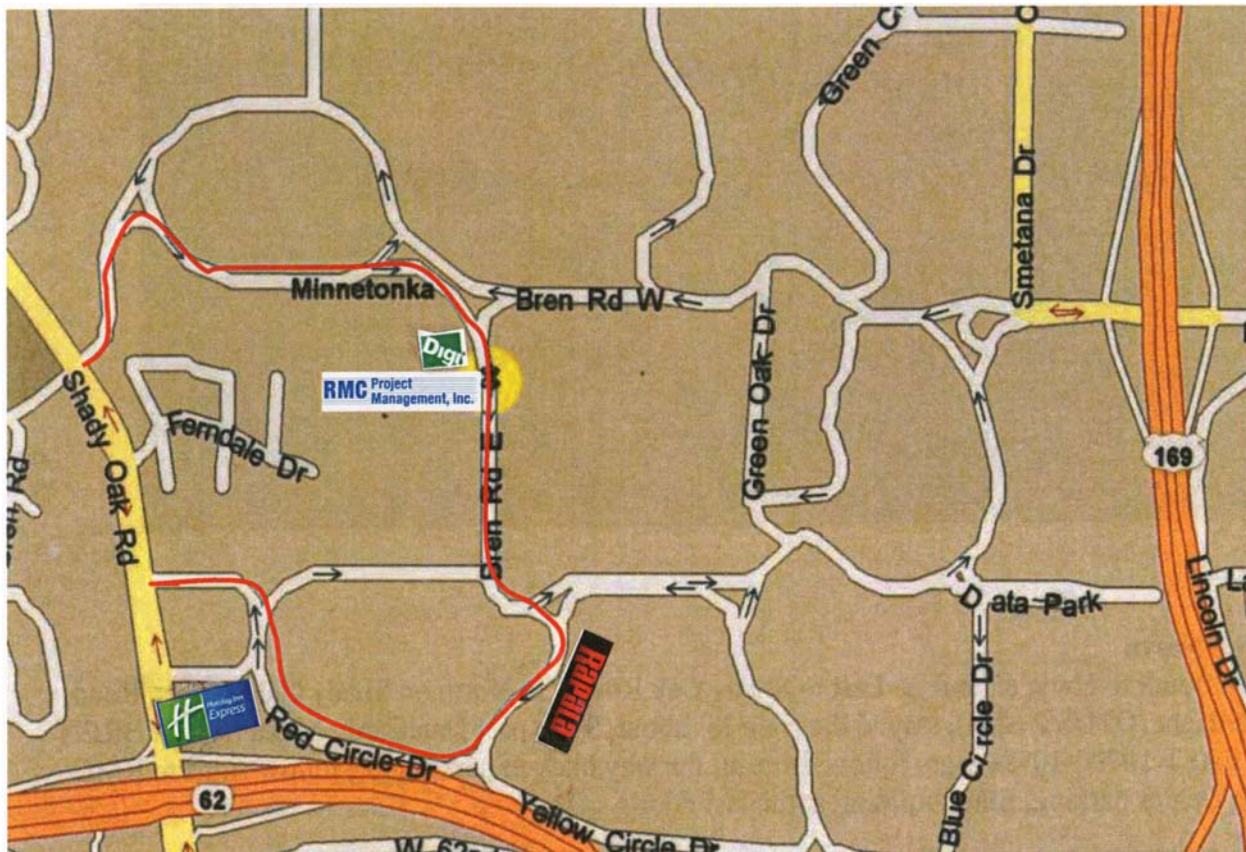

Take 169 South to Hwy. 62 and go West to Shady Oak Road. Go North on Shady Oak to Bren Road E and Follow signs for Bren Road East for about 1.5 mi Make right at BREN EAST 10701-10999 sign, follow drive all the way back to parking lot, follow signs to RMC Training Center parking. Enter building at the last door.

From the East

Go West on Hwy. 62 to Shady Oak Road. Go North on Shady Oak to Bren Road, and turn Right (OPUS 2 Sign), stay to the right for about .5 mi, past DataCard , Make right at BREN EAST 10701-10999 sign, follow drive all the way back to parking lot, follow signs to RMC Training Center parking. Enter building at the last door.

From the West

Go East on Hwy. 62 to Shady Oak Road. Go North on Shady Oak to Bren Road, and turn Right (OPUS 2 Sign), stay to the right for about .5 mi, past DataCard , Make right at BREN EAST 10701-10999 sign, follow drive all the way back to parking lot, follow signs to RMC Training Center parking. Enter building at the last door.

If you should happen to miss our entrance, the best thing would be to Make your first Right at **Red Circle Dr.**, Follow the drive on the One Way system back to **Shady Oak Rd.** Make a Right on **Shady Oak**, to **Bren Road**, Make right on **Bren Road**, follow the one way system to the Right or **Bren Road East** to our Entrance, the sign states: **BREN EAST 10701-10999.**