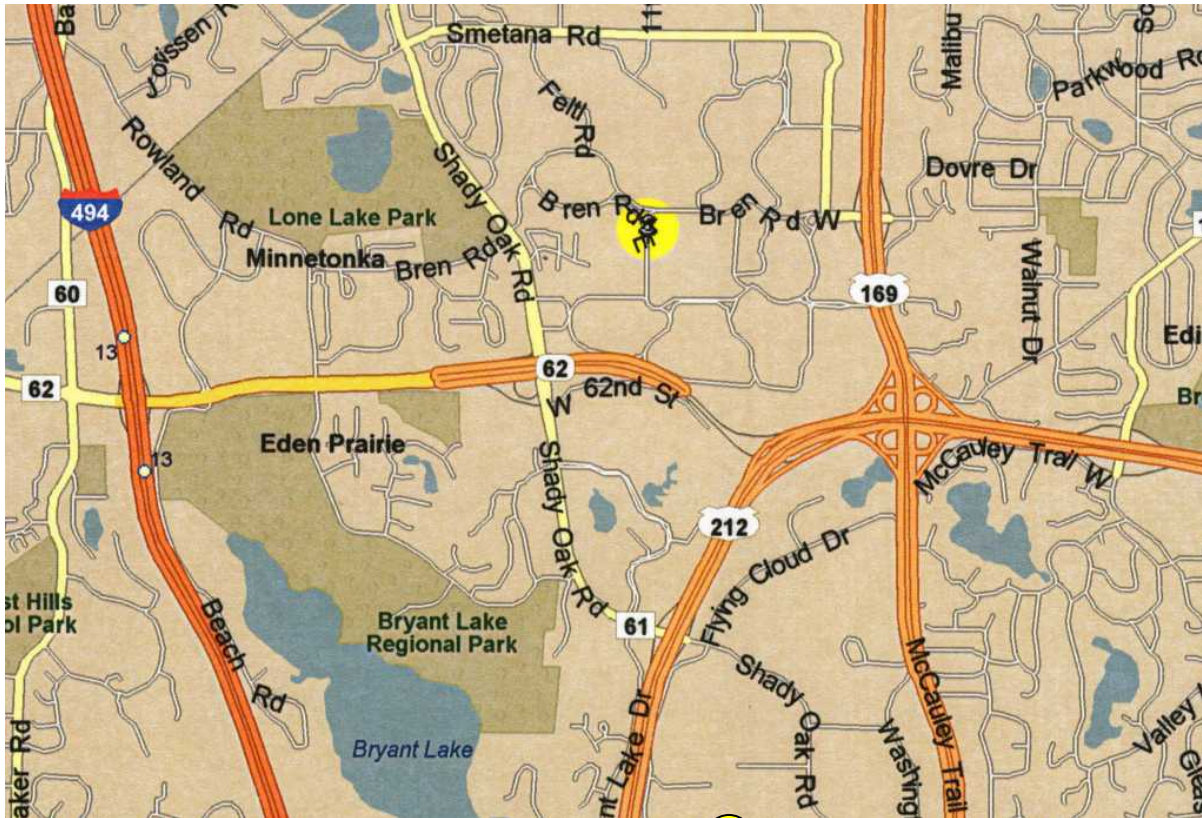

RMC Training Center
10953 Bren Road East
Minnetonka, MN 55343

p: 952.846.4484
e: info@rmcproject.com

Driving Directions

RMC = 

Directions

From the North

Take 494 South to Hwy. 62 and go East to Shady Oak Road. Go North on Shady Oak to Bren Road, and turn Right (OPUS 2 Sign), stay to the right for about .5 mi, past DataCard, Make right at BREN ROAD EAST 10701-10999 sign, follow drive all the way back to parking lot, follow signs to RMC Training Center parking. Enter building at the last door.

Take 169 South to Hwy. 62 and go West to Shady Oak Road. Go North on Shady Oak to Bren Road E and Follow signs for Bren Road East for about 1.5 mi Make right at BREN EAST 10701-10999 sign, follow drive all the way back to parking lot, follow signs to RMC Training Center parking. Enter building at the last door.

From the South

Take 494 North to Hwy. 62 and go East to Shady Oak Road. Go North on Shady Oak to Bren Road, and turn Right (OPUS 2 Sign), stay to the right for about .5 mi, past DataCard, Make right at BREN EAST 10701-10999 sign, follow drive all the way back to parking lot, follow signs to RMC Training Center parking. Enter building at the last door.

If you should happen to miss our entrance, the best thing would be to Make your first Right at **Red Circle Dr.**, Follow the drive on the One Way system back to **Shady Oak Rd.** Make a Right on **Shady Oak**, to **Bren Road**, Make right on **Bren Road**, follow the one way system to the Right or **Bren Road East** to our Entrance, the sign states: **BREN EAST 10701-10999.**